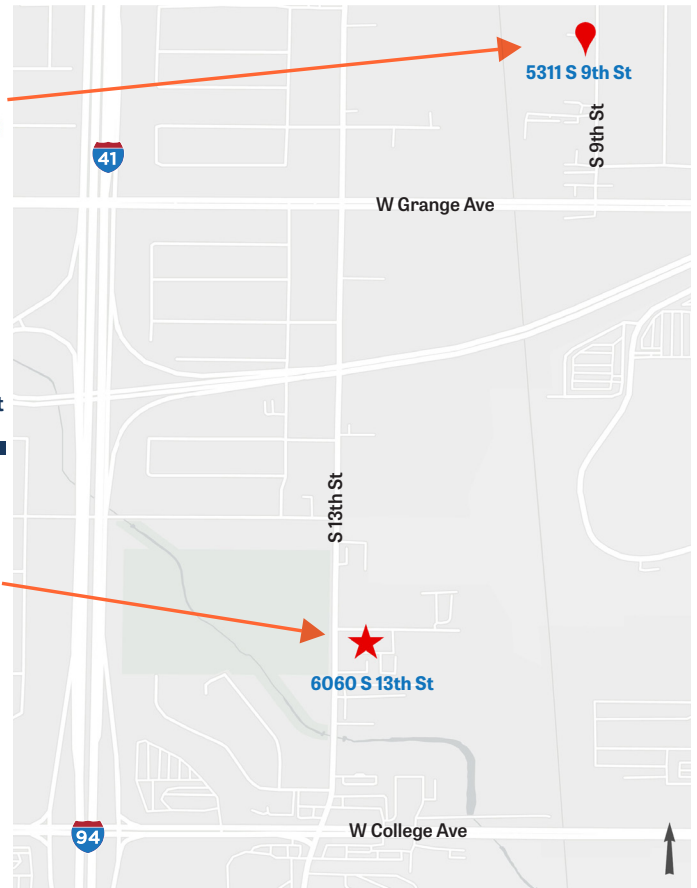

Home HazMat COLLECTION

Got yuck in your house or garage? Drop off your old and unused household hazardous waste at one of our permanent or mobile collection locations. It's a great way for you to help keep our land and water clean and safe!

Milwaukee County Residents Only
No Businesses

2023 YEAR-ROUND DROP-OFF

MILWAUKEE 6060 S 13th St

Tuesday 11am - 6pm
Saturday 8am - 2pm

Closed: 5/27, 7/1, 9/2, 11/25,
12/23, 12/30

MILWAUKEE 3879 W Lincoln Ave

Thursday 7am - 3pm
Friday 7am - 3pm
Saturday 7am - 3pm

Closed: 4/7, 7/1, 11/23, 11/24

MENOMONEE FALLS W124 N9451 Boundary Rd

Monday 11am - 6pm
Wednesday 11am - 6pm
Saturday 8am - 2pm

Closed: 2/20, 4/8, 5/27, 5/29, 6/19,
7/1, 9/2, 9/4, 11/11, 11/25, 12/23, 12/25,
12/30, 1/1/2024

2023 MOBILE COLLECTIONS

STATE FAIR PARK (Gate 1 off Greenfield Ave)

May 6 8am - 2pm

CARDINAL STRITCH UNIVERSITY (Main Entrance off Port Washington Rd)

June 24 8am - 2pm

WAUWATOSA - CITY HALL 7725 W North Ave

September 16 8am - 2pm

MILWAUKEE DPW PARKING LOT 3850 N 35th St

October 14 8am - 2pm

RD
REFRIGERANT DEPOT LLC
Electronics,
Appliances,
& More
GO HERE

Get the full list of
acceptable items at
appliancecycling.net

**Home
HazMat
COLLECTION**

Household
Chemicals
**GO HERE
& two other
year-round
locations**

Look! Comprehensive List of Items You Can Bring