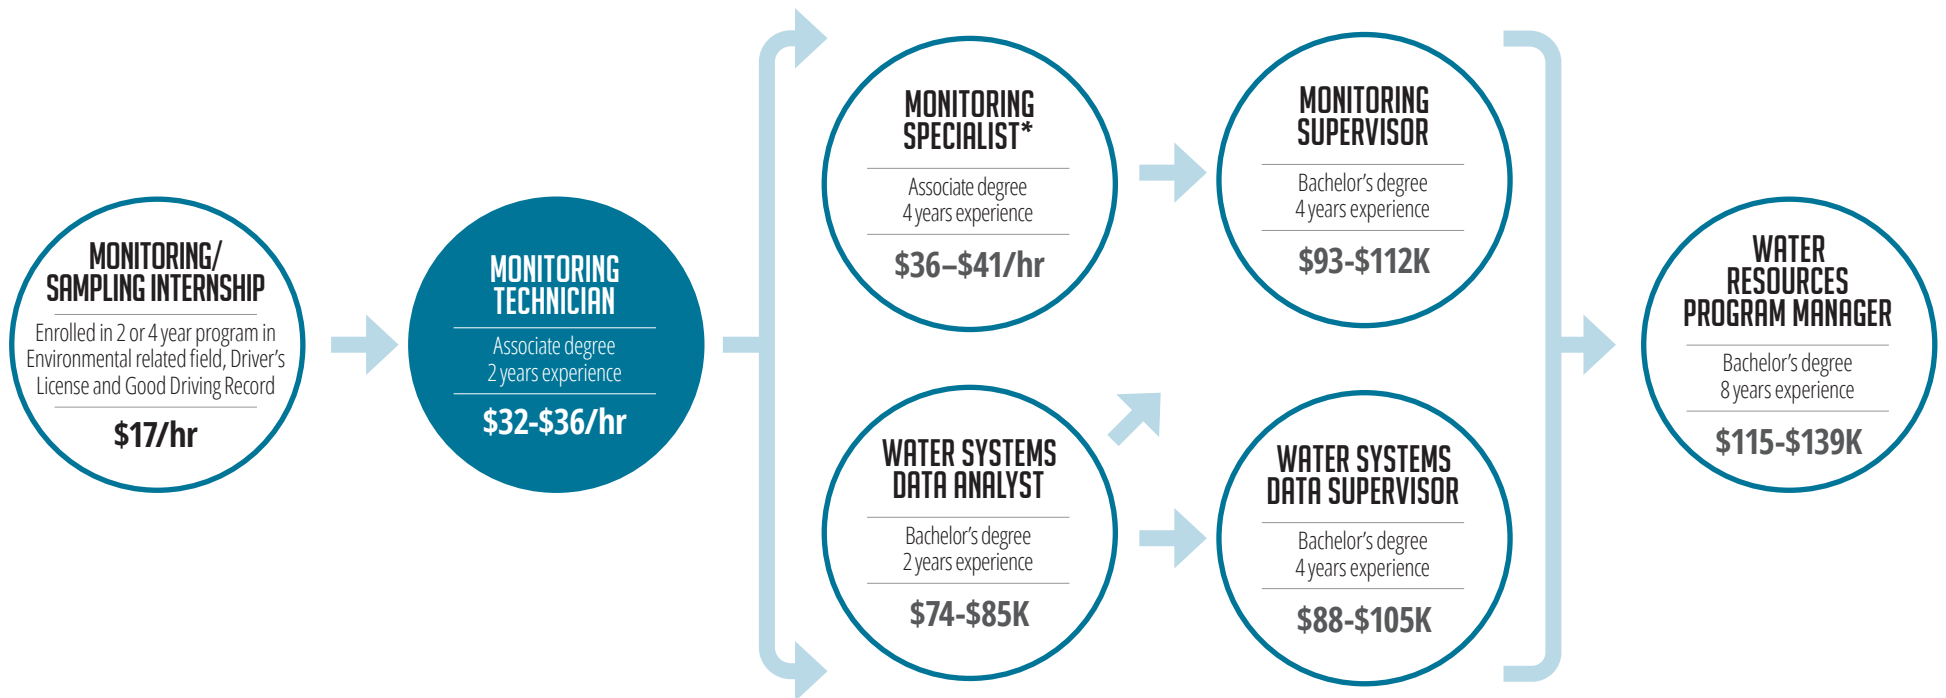

MONITORING TECHNICIAN

MONITORING TECHNICIAN PATHWAY

The pathway below represents a typical career pathway in the ever-changing water sector industry. The highlighted circle represents the occupation in the pathway.

*The only access to Monitoring Specialist is through Monitoring Technician